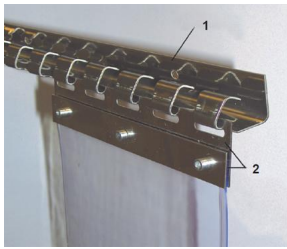

Hanging rails

1. Suspension rail

stainless steel profile with suspension hooks,
ideal for mounting in or in front of a dooropening
Length: 1 meter, packed per 30 pieces
Reference: LP1

2. Hanging set

Hanging set: set of stainless steel plates for
mounting with rivets or bolts (not included)

Width (mm)	Set (pc)	Ref
200	50	LK2
300	50	LK3
400	50	LK4

Product ID: 21050

Source URL: <https://alfaflex.com/en/products/20000/21000/ophangstysteem-0>