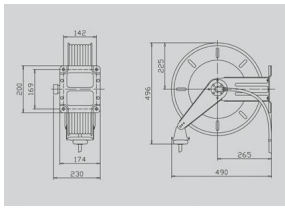

Metal reel 15m

Metal 2-armed automatic hose reel for wall mount.

- max capacity: 15m for hose 1/2" (12mm)
- max pressure: 138 bar
- connection: 1/2" BSP
- 140° swivel stand (not included)
- available in epoxy coated or stainless steel version

hose not included, please consult us for options

Applications

industry, workshop

Ref reel SS	Ref swivel SS	Ref reel steel	Ref swivel steel
HAIK	HAIK	HAIK	HAIK

Product ID: 202060

Source URL: <https://alfaflex.com/en/products/200000/202000/metalen-haspel-15m-0>