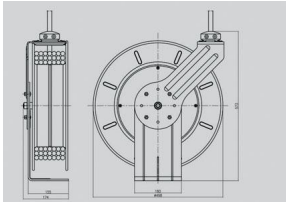

## Metal reel 20m

Metal 1-armed automatic hose reel for wall mount.

- max capacity: 20m for hose 1/2" (12mm)
- max pressure: 138 bar
- connection: 1/2" BSP
- 140° swivel stand (not included)
- available in epoxy coated or stainless steel version